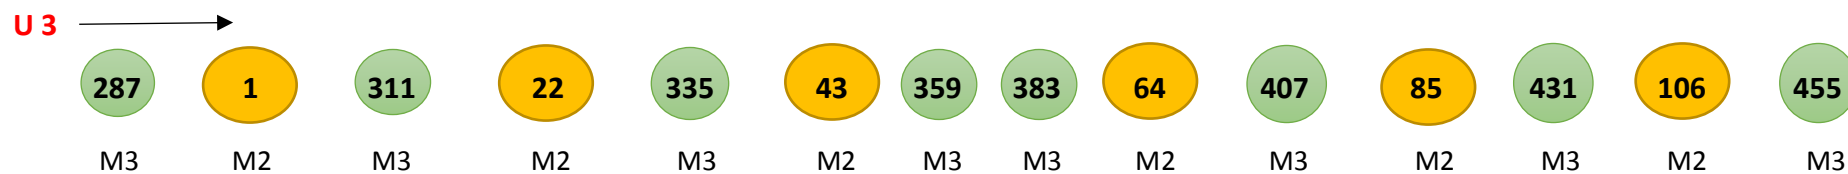

Robin spot 300 E

Robe spot 575 AT

Robin 800 LED wash

Robin 600 LED wash

JB Lighting LED wash Sparx 7

Robe 1200 LED wash

M 1, 2, 3,.. mód
U 2, 3 univers

jeviště / stage