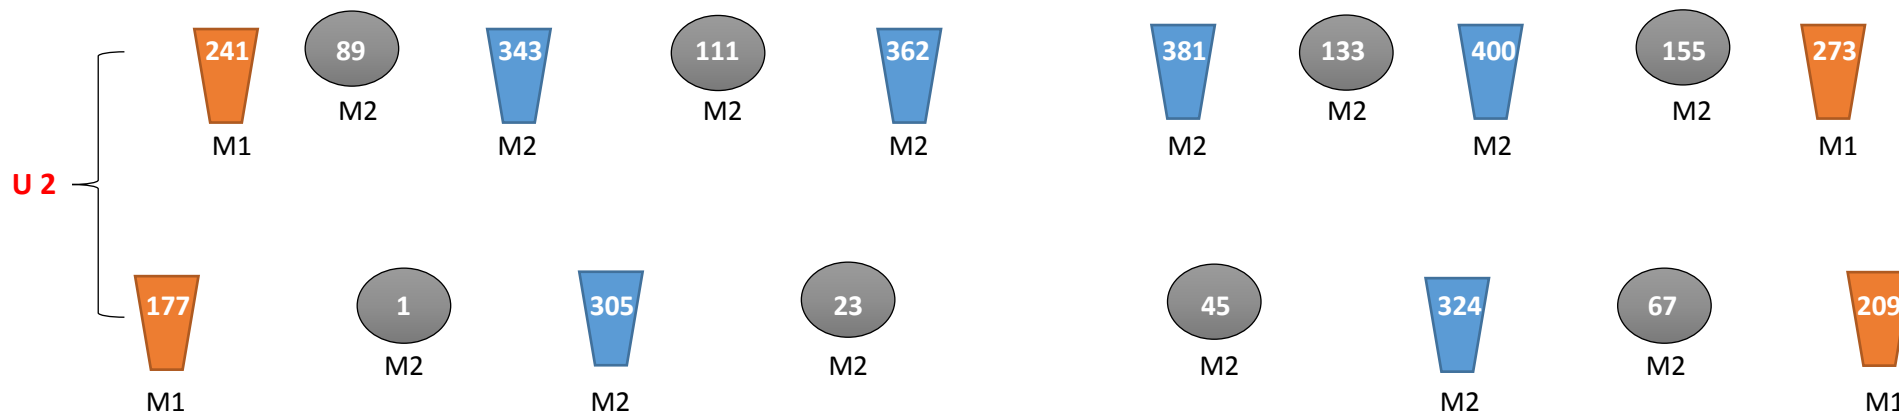

Robin spot 300 E

Robe spot 575 AT

Robin 800 LED wash

Robin 600 LED wash

JB Lighting LED wash Sparx 7

Robe 1200 LED wash

M 1, 2, 3,.. mód
U 2, 3 univers

jeviště / stage

forbína / proscenium

Lighting plan intelligent spotlight – address