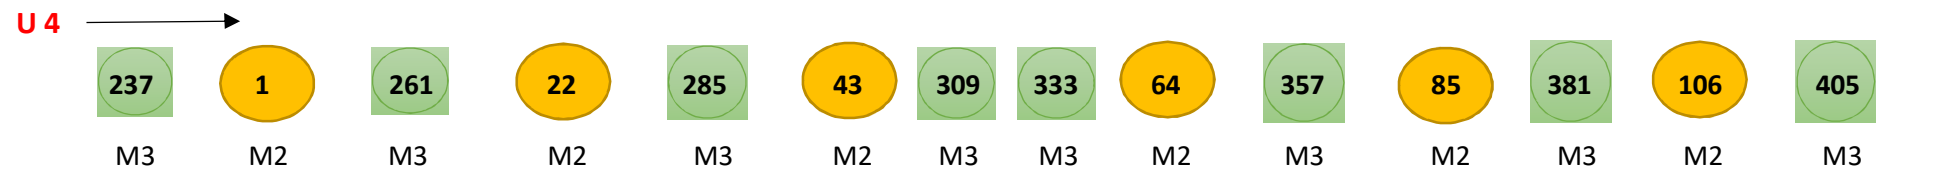

Robin spot 300 E		Robe spot 575 AT		Robin 800 LED wash		Robin 600 LED wash		JB Lighting LED wash		Robe 1200 LED wash Sparx 7		CycFx 8 strip		M 2,3, 5 mode
														U 4, 5, 6 univers
														U 3 univ. 512 DMX volný

jeviště / stage

forbína / proscenium

Lighting plan intelligent spotlight – address, univers, mode