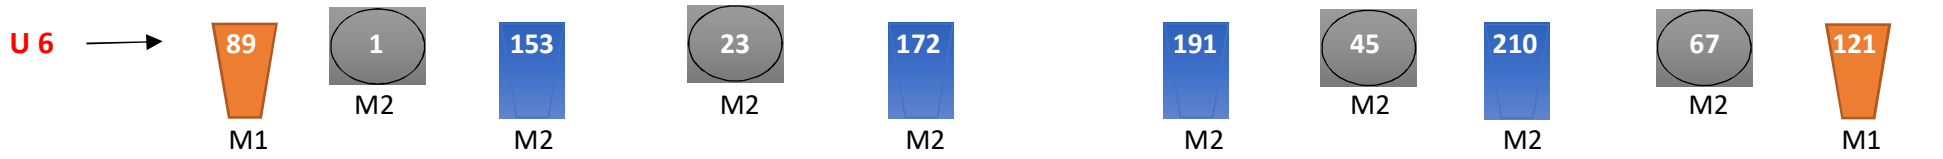

Robin spot 300 E		Robe spot 575 AT		Robin 800 LED wash		Robin 600 LED wash		JB Lighting LED wash		Robe 1200 LED wash Sparx 7		CycFx 8 strip		M 2,3, 5 mode
														U 4, 5, 6 univers
														U 3 univ. 512 DMX volný

jeviště / stage

forbína / proscenium

Lighting plan intelligent spotlight – address, univers, mode