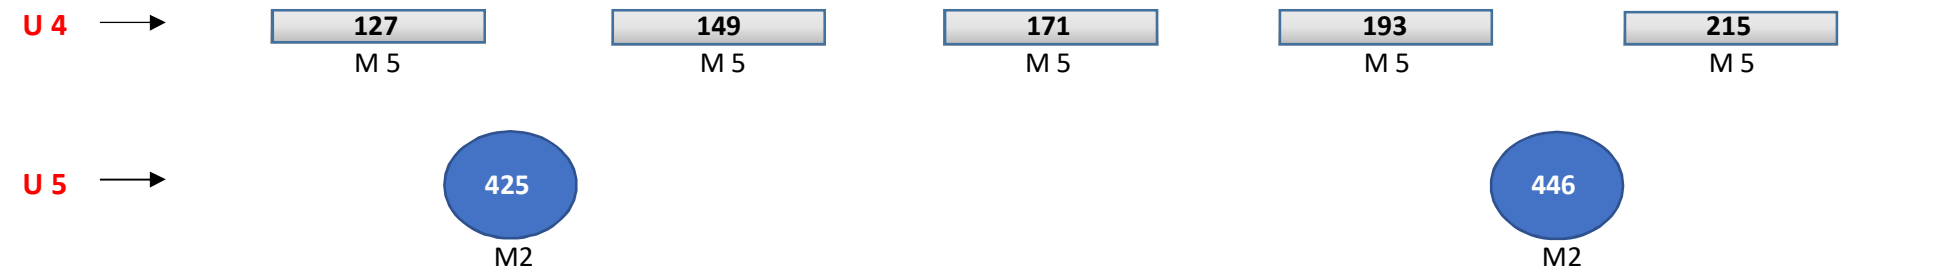

Robin spot 300 E		Robe spot 575 AT		Robin 800 LED wash		Robin 600 LED wash		JB Lighting LED wash		Robe 1200 LED wash Sparx 7		CycFx 8 strip		M 2,3, 5 mode
														U 4, 5, 6 univers
														U 3 univ. 512 DMX volný

jeviště / stage

forbína / proscenium

Lighting plan intelligent spotlight – address, univers, mode