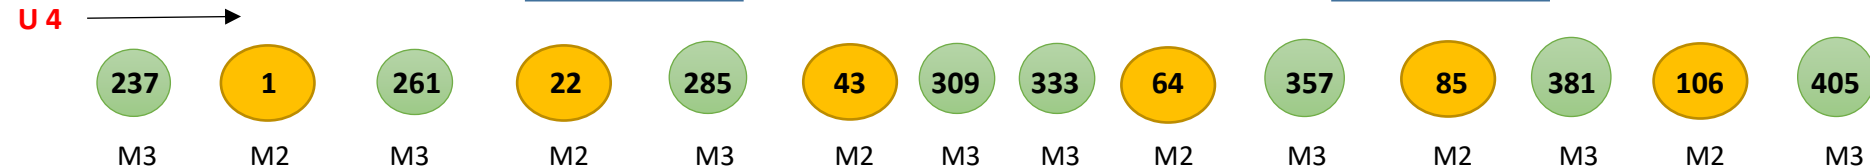

Robe spot 575 AT  Robin Viva CMY  Robin 800 LED wash  Robin 600 LED wash  JB Lighting LED wash Sparx 7  Robe 1200 LED wash  Robe 350 LED Beam  Robe Spider  CyFx 8 strip  Asterion 7ch 

horizont / horizon

jeviště / stage

forbína / proscenium

hlediště / auditorium

Lighting plan intelligent spotlight – address, universe, mode

síťové připojení: AC_N
 M 1,2,3 mode
 U 4, 5, 6, 7, 8 universe
 U 3 univ. 512 DMX volný