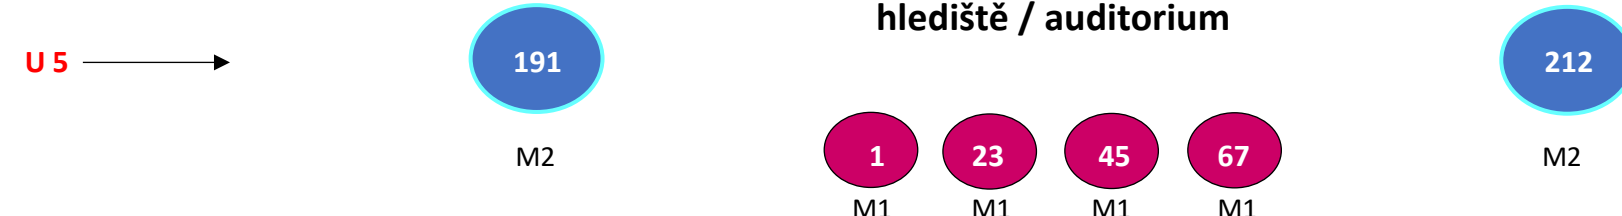

Robe spot 575 AT  Robin Viva CMY  Robin 800 LED wash  Robin 600 LED wash  JB Lighting LED wash Sparx 7  Robe 1200 LED wash  Robe 350 LED Beam  Robe Spider  CyFx 8 strip  Asterion 7ch 

horizont / horizon

jeviště / stage

forbína / proscenium

hlediště / auditorium

Lighting plan intelligent spotlight – address, universe, mode

síťové připojení: AC_N
 M 1,2,3 mode
 U 4, 5, 6, 7, 8 universe
 U 3 univ. 512 DMX volný