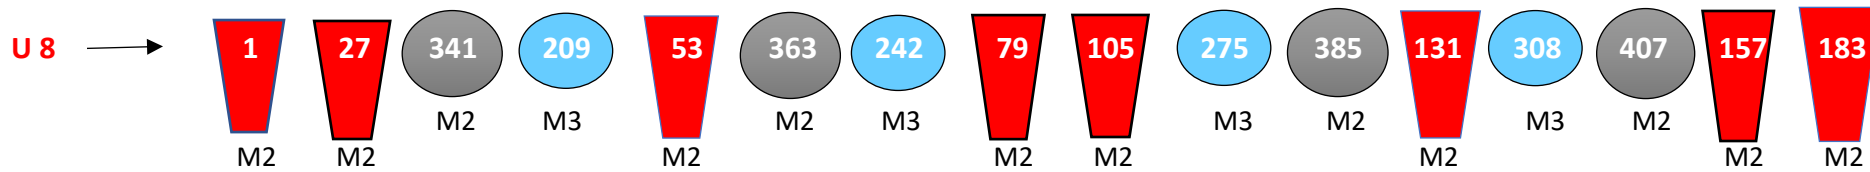

Robe spot 575 AT  Robin Viva CMY  Robin 800 LED wash  Robin 600 LED wash  JB Lighting LED wash Sparx 7  Robe 1200 LED wash  Robe 350 LED Beam  Robe Spider  CyFx 8 strip  Asterion 7ch 

horizont / horizon

jeviště / stage

forbína / proscenium

hlediště / auditorium

Lighting plan intelligent spotlight – address, universe, mode

síťové připojení: AC_N
 M 1,2,3 mode
 U 4, 5, 6, 7, 8 universe
 U 3 univ. 512 DMX volný