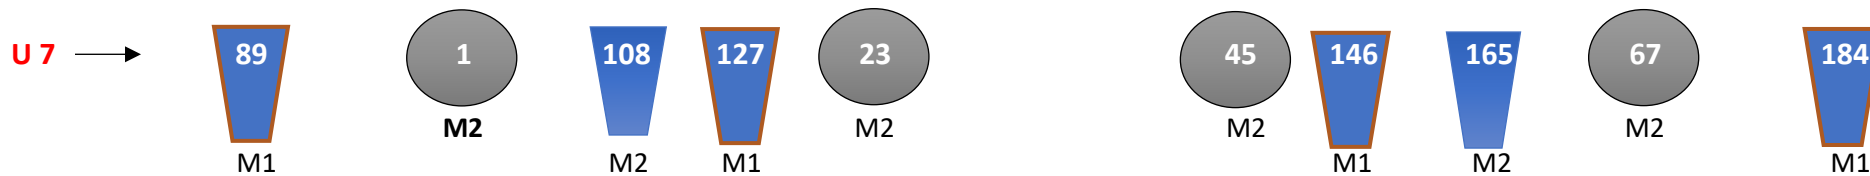

Robe spot 575 AT  Robin Viva CMY  Robin 800 LED wash  Robin 600 LED wash  JB Lighting LED wash Sparx 7  Robe 1200 LED wash  Robe 350 LED Beam  Robe Spider  CyFx 8 strip  Asterion 7ch 

horizont / horizon

jeviště / stage

forbína / proscenium

hlediště / auditorium

Lighting plan intelligent spotlight – address, universe, mode

síťové připojení: AC_N
 M 1,2,3 mode
 U 4, 5, 6, 7, 8 universe
 U 3 univ. 512 DMX volný